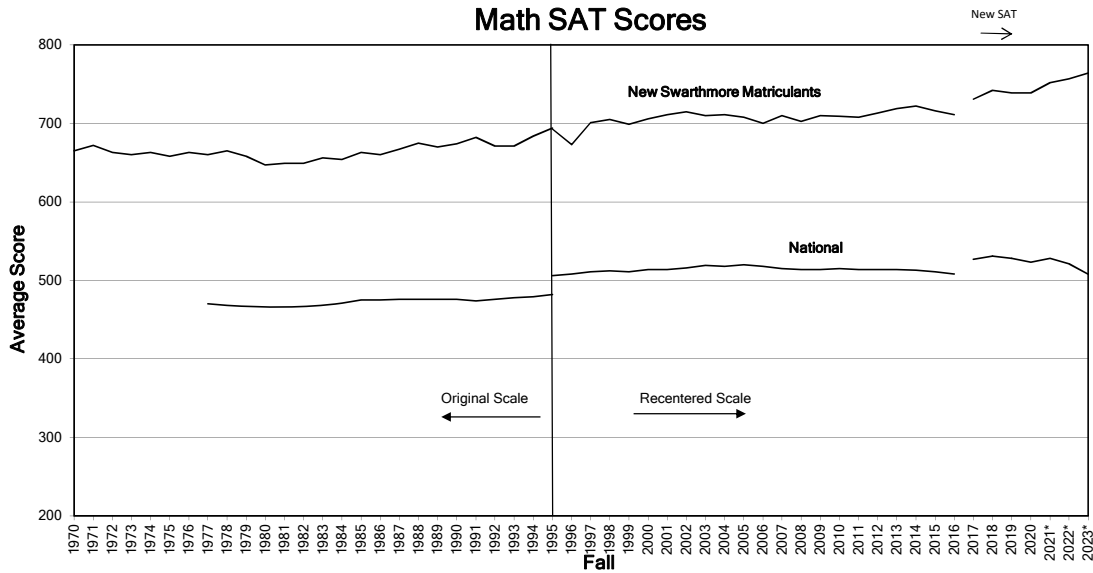

Evidence-Based Reading and Writing SAT Scores

Math SAT Scores

NOTES:

The College Board introduced a new SAT test that affected Fall 2017 incoming students at Swarthmore. National SAT averages are presented for those who took the new SAT. Swarthmore matriculant SAT scores are presented using the new scoring metric. In 2006, the "Verbal" SAT was renamed the "Critical Reading" SAT; this was replaced by "Evidence-Based Reading and Writing" (ERW) in 2017. In 1996, the College Board recentered the SAT scales. Scores for Swarthmore's 1995 entrants are presented in both original and recentered scales, for comparison. Earlier figures may be based on matriculants as of the summer "snapshot" of data by the Admissions Office. *Swarthmore was test optional for those applying to enroll Fall 2021, Fall 2022, and Fall 2023. Per Federal reporting guidelines (IPEDS-Admissions) and College policy, these summaries reflect only verified scores submitted for consideration in the Admissions decision.