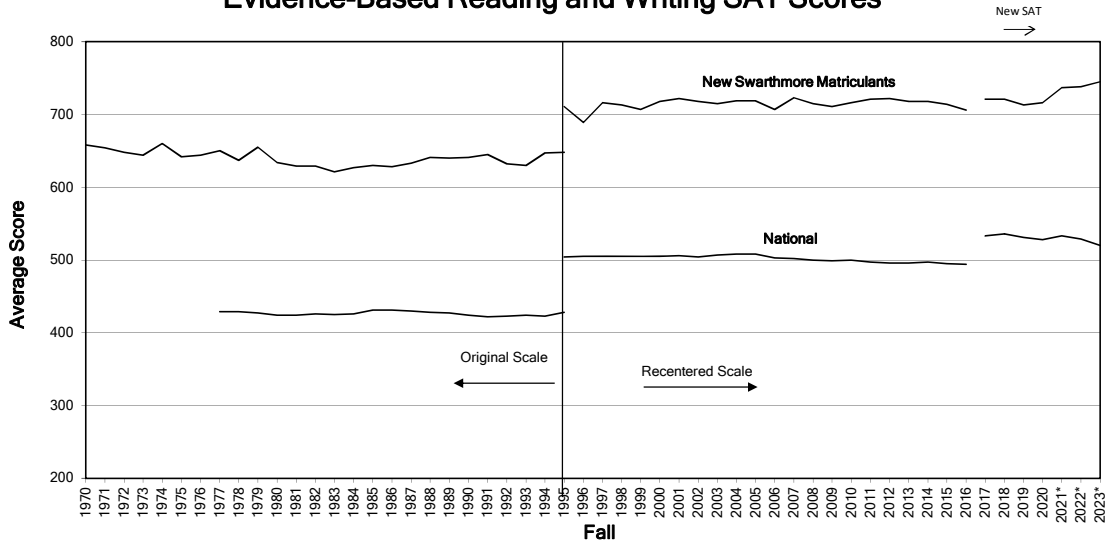

Evidence-Based Reading and Writing SAT Scores

Math SAT Scores

NOTES:

The College Board introduced a new SAT test that affected Fall 2017 incoming students at Swarthmore. National SAT averages are presented for those who took the new SAT. Swarthmore matriculant SAT scores are presented using the new scoring metric. In 2006, the "Verbal" SAT was renamed the "Critical Reading" SAT; this was replaced by "Evidence-Based Reading and Writing" (ERW) in 2017. In 1996, the College Board recentered the SAT scales. Scores for Swarthmore's 1995 entrants are presented in both original and recentered scales, for comparison. Earlier figures may be based on matriculants as of the summer "snapshot" of data by the Admissions Office. *Swarthmore was test optional for those applying to enroll Fall 2021, Fall 2022, and Fall 2023. Per Federal reporting guidelines (IPEDS-Admissions) and College policy, these summaries reflect only verified scores submitted for consideration in the Admissions decision.